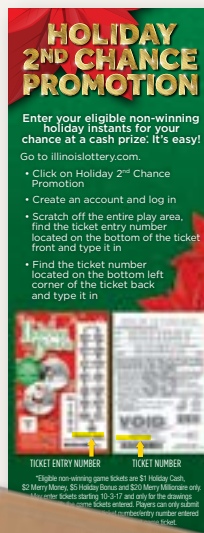

Drawings

Game Ticket	Prizes
$1 Holiday Cash	200 prizes of $1,000
$2 Merry Money	40 prizes of $5,000
$5 Holiday Bonus	25 prizes of $10,000
$20 Merry Millionaire	1 prize of $1,000,000

Holiday 2nd Chance Buckslip

Refer your players to the Holiday 2nd Chance "How to Play" for details.