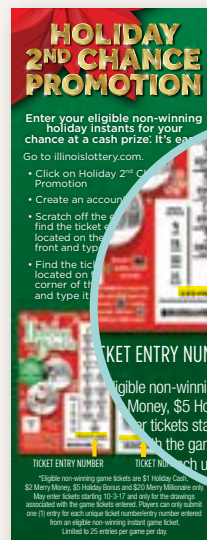

Drawings

Game Ticket	Prizes
$1 Holiday Cash	200 prizes of $1,000
$2 Merry Money	40 prizes of $5,000
$5 Holiday Bonus	25 prizes of $10,000
$20 Merry Millionaire	1 prize of $1,000,000