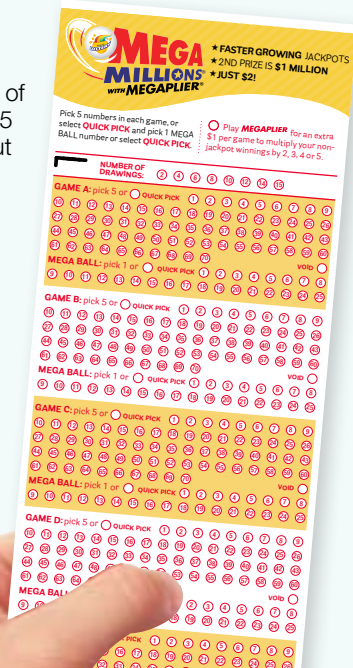

MEGA MILLIONS HAS CHANGED!

A Mega Reminder:

- → Players will now select 5 out of 70 white balls and 1 out of 25 for Mega Ball instead of 5 out of 75 and 1 out of 15.
- → Now $2 per board play.
- → Jackpots now starting at $40 million.
- → Faster-growing jackpots.
- → $1 Megaplier option will remain.

Remember to display the new Mega Millions play slips and discard the old ones!

More Mega News!

The Illinois Lottery is running a Mega Millions promo offer Nov. 12 thru Nov. 18!

PROMO OFFER

Free $2 Quick Pick when you spend $6 or more on Mega Millions

- → Purchase must be on one ticket and may include Megaplier, multi-draw, or any combination.
- → Quick Pick is for next available draw and will be attached to ticket.
- → Available at sales terminal, the Gemini self-service terminal, the Illinois Lottery website, and mobile application.
- → Promotion credits will display on the Retailer or Terminal Sales Reports under "Promotions".