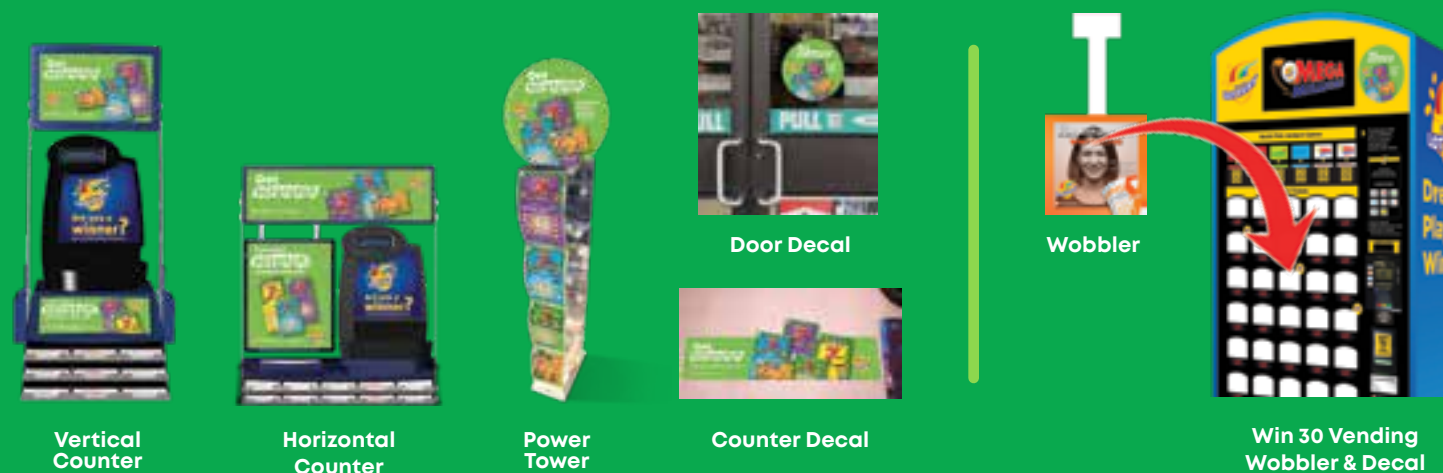

STATE-OF-THE-ART EQUIPMENT AT NO COST TO YOU!

THE MAXIMUM SALES DRIVER

- New instant ticket display
- Optimum bin size for displaying instant tickets
- Modular unit in multiple sizes
- Integrated Jackpot display
- Side security panels for extra protection

DIMENSIONS

24.76"W x 18.12"D x 39.17"H
(36 Bins—6x6)

LOTTERY TERMINAL SURROUND

- The terminal, printer, PAD and 22" PAD advertises product features and Jackpot promotions
- Sleek advertising unit housing
- Integrated power strip powers all equipment

DIMENSIONS

22.01"W x 15.24"D x 23.56"H

SECONDARY MODULAR DISPLAYS

- Multiple options to display instant tickets at secondary locations
- Includes an integrated Jackpot display
- Small footprint makes it easy to place in tight locations

DIMENSIONS

6.09"W x 14.81"D x 30.43"H

WINNER AWARENESS BOARD

- Promote winning instant tickets in your store
- Two sizes available
- Magnetized disks promote prize amounts
- Interchangeable point of sale

DIMENSIONS

22.24"W x 0.69"D x 26.60"H

JACKPOT SIGN CROWN - IN-STORE SIGN

- Illuminated ceiling sign
- Hanging wires for installation
- Enhances the Jackpot Sign

DIMENSIONS

37.01"W x 3.30"D x 24"H

ILLINOIS LOTTERY WINDOW SIGN

- Full LED illumination
- Hanging wires for installation
- Sign promotes the availability of Lottery products

DIMENSIONS

16.97"W x 1.45"D x 19.45"H

PLAY STATION

- Modular units to store and display play slips with ticket-checking features
- Units come in floor-standing or counter-mounted options
- Floor-standing unit comes with a writing ledge
- Interchangeable point of sale

DIMENSIONS

19.69"W x 21.39"D x 67.94"H

CHECK-A-TICKET UNIT

DIMENSIONS

10.73"W x 10.63"D x 19.27"H

PLAY SLIP HOLDER

DIMENSIONS

10.73"W x 10.63"D x 19.47"H

NEXT STEPS

1. Review the equipment with your LSR.
2. LSR will advise you on the optimum size of your maximum sales driver.
3. Confirm the order with your LSR.
4. The order will be submitted for installation in early 2019.