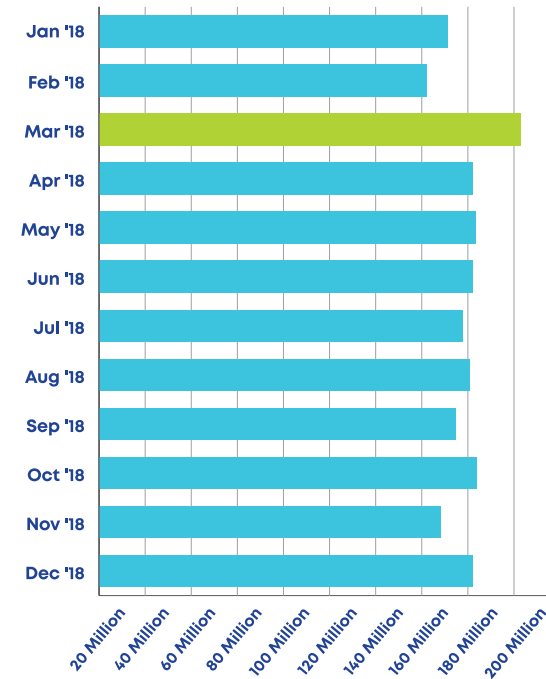

CY 2018 Instant Ticket Sales