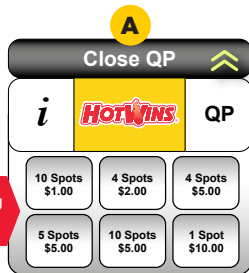

Yes

No

Pick Draw Time

Add to Basket

Notes:

Draws every 4 minutes from 6:00 AM to 3:00 AM

- A One Touch QP.** This opens up a rapid Quick Pick options menu. These are options for a single draw.
- B Game Information.** Details about the game, such as current jackpot, draw dates and times, and previous winning numbers at a glance.
- C Game.** The logo is a button that takes you to the manual menu for that game, where you can select options based on player preferences.
- D QP.** This opens up the Quick Pick menu for the game selected. You will still need to make a few selections, however you do not have to select numbers for the draw(s).

Spots with varying
wager amounts

C**HOTWINS**

Number of Spots

1	2	3	4	5	6	7	8	9	10	11	12	13
14	15	16	17	18	19	20	21	22	23	24	25	26
27	28	29	30	31	32	33	34	35	36	37	38	39
40	41	42	43	44	45	46	47	48	49	50	51	52
53	54	55	56	57	58	59	60	61	62	63	64	65
66	67	68	69	70	71	72	73	74	75	76	77	78
79	80											