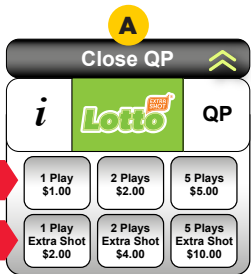

Add to Basket

Notes:

Draws on Monday, Thursday, and Saturday at 9:22 PM

- A One Touch QP.** This opens up a rapid Quick Pick options menu. These are options for a single draw.
- B Game Information.** Details about the game, such as current jackpot, draw dates and times, and previous winning numbers at a glance.
- C Game.** The logo is a button that takes you to the manual menu for that game, where you can select options based on player preferences.
- D QP.** This opens up the Quick Pick menu for the game selected. You will still need to make a few selections, however you do not have to select numbers for the draw(s).