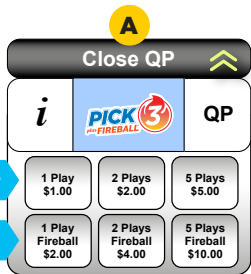

- A One Touch QP.** This opens up a rapid Quick Pick options menu. These are options for a single draw.
- B Game Information.** Details about the game, such as current jackpot, draw dates and times, and previous winning numbers at a glance.
- C Game.** The logo is a button that takes you to the manual menu for that game, where you can select options based on player preferences.
- D QP.** This opens up the Quick Pick menu for the game selected. You will still need to make a few selections, however you do not have to select numbers for the draw(s).

Number of Tickets

1 2 3 4 5 6 7 8 9 10 15 20

Total Cost: \$0.00

Clear Help Exit Send

Pick Number of Tickets to print

Add to Basket

Notes:

Draws daily at 12:40 PM and 9:22 PM