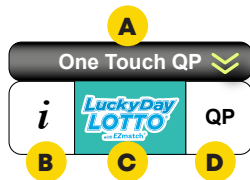

Total Cost: \$0.00

Press to schedule draws for multiple draw days in a row

Separate Plays

Extra Shot Modifier

Pick 6 Numbers

OR
Pick Quick Pick

Add to Basket

Notes:

LuckyDay LOTTO[®]

with EZmatch[®]

Draws daily at 12:40 PM and 9:22 PM

- A One Touch QP.** This opens up a rapid Quick Pick options menu. These are options for a single draw.
- B Game Information.** Details about the game, such as current jackpot, draw dates and times, and previous winning numbers at a glance.
- C Game.** The logo is a button that takes you to the manual menu for that game, where you can select options based on player preferences.
- D QP.** This opens up the Quick Pick menu for the game selected. You will still need to make a few selections, however you do not have to select numbers for the draw(s).