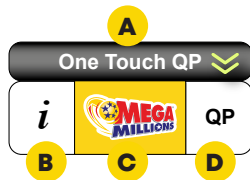

Pick 5 Numbers

OR
Pick Quick Pick

PowerPlay Modifier

Pick 1 Powerball Number

Add to Basket

Notes:

Draws on Tuesday and Friday at 10:00 PM

- A One Touch QP.** This opens up a rapid Quick Pick options menu. These are options for a single draw.
- B Game Information.** Details about the game, such as current jackpot, draw dates and times, and previous winning numbers at a glance.
- C Game.** The logo is a button that takes you to the manual menu for that game, where you can select options based on player preferences.
- D QP.** This opens up the Quick Pick menu for the game selected. You will still need to make a few selections, however you do not have to select numbers for the draw(s).