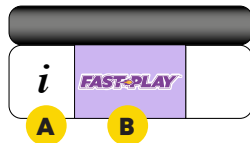

A library of draw games with immediate results

FAST-PLAY™

Selling is the same as FastPlay Scan-N-Play, but offers a different play experience for players.

A

Game Information. Details about the game, such as what it is, how to play, and what games are currently available.

B

Game. The logo is a button that takes you to the manual menu for that game, where you can select options based on player preferences.

FastPlay **DOES NOT** have Quick Pick options. You **MUST** hit the game logo to enter the FastPlay game hub. Then, make your selection.

FastPlay games are on ticket stock and have a fully playable game