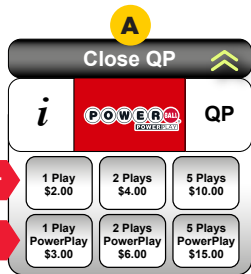

- A One Touch QP.** This opens up a rapid Quick Pick options menu. These are options for a single draw.
- B Game Information.** Details about the game, such as current jackpot, draw dates and times, and previous winning numbers at a glance.
- C Game.** The logo is a button that takes you to the manual menu for that game, where you can select options based on player preferences.
- D QP.** This opens up the Quick Pick menu for the game selected. You will still need to make a few selections, however you do not have to select numbers for the draw(s).