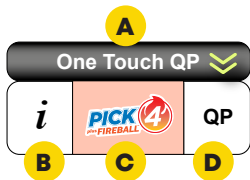

Game Style

Wager Amount

of Tickets

plus FIREBALL

Draw

LB

QP

Clear Help Exit Send

Notes:

- 1 Quick access to Pick 4
- 2 Quick select of all triples options (I.E. 000,111,222...)
- 3 Split straight/box option on 2 separate tickets

Draws daily at 12:40 PM and 9:22 PM

- A One Touch QP.** This opens up a rapid Quick Pick options menu. These are options for a single draw.
- B Game Information.** Details about the game, such as current jackpot, draw dates and times, and previous winning numbers at a glance.
- C Game.** The logo is a button that takes you to the manual menu for that game, where you can select options based on player preferences.
- D QP.** This opens up the Quick Pick menu for the game selected. You will still need to make a few selections, however you do not have to select numbers for the draw(s).

C

The screenshot shows the Pick 4 Fireball lottery selection screen. At the top, there are tabs for Game A, Game B, Game C, Game D, and Game E. Below these are sections for Multi-Days, Game Style (Straight, Box, Straight/Box, Combo), Wager Amount (\$0.50 to \$5.00), and # of Tickets. A table shows Game Number (A-F) with Game Style and Wager Amount columns. There are buttons for Draw (Midday, Evening, Both) and Quick Pick (LB, QP). A numeric keypad is on the right. At the bottom, there's a Total Cost of \$0.00 and buttons for Clear, Help, Exit, and Send.