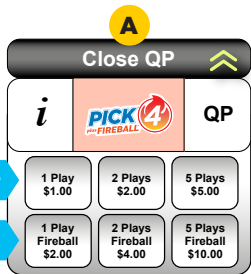

Game Style

Wager Amount

of Tickets

plus FIREBALL

Draw

LB

QP

Clear Help Exit Send

Notes:

- 1 Quick access to Pick 4
- 2 Quick select of all triples options (I.E. 000,111,222...)
- 3 Split straight/box option on 2 separate tickets

Draws daily at 12:40 PM and 9:22 PM

- A One Touch QP.** This opens up a rapid Quick Pick options menu. These are options for a single draw.
- B Game Information.** Details about the game, such as current jackpot, draw dates and times, and previous winning numbers at a glance.
- C Game.** The logo is a button that takes you to the manual menu for that game, where you can select options based on player preferences.
- D QP.** This opens up the Quick Pick menu for the game selected. You will still need to make a few selections, however you do not have to select numbers for the draw(s).

C

The screenshot shows the Pick 4 Fireball lottery selection screen. At the top, there are tabs for Game A, Game B, Game C, Game D, and Game E. Below these are sections for Multi-Days, Game Style (Straight, Box, Straight/Box, Combo), Wager Amount (\$0.50 to \$5.00), and # of Tickets. A table shows Game Number (A-F) with Game Style and Wager Amount columns. There are buttons for Draw (Midday, Evening, Both) and Quick Pick (LB, QP). A numeric keypad is on the right. At the bottom, there's a Total Cost of \$0.00 and buttons for Clear, Help, Exit, and Send.