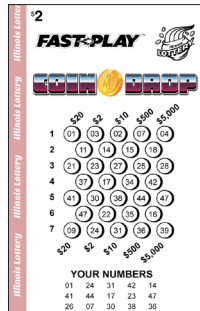

A library of draw games with immediate results

FAST-PLAY™

Selling is the same as FastPlay Scan-N-Play, but offers a different play experience for players.

A

Game Information. Details about the game, such as what it is, how to play, and what games are currently available.

B

Game. The logo is a button that takes you to the manual menu for that game, where you can select options based on player preferences.

FastPlay **DOES NOT** have Quick Pick options. You **MUST** hit the game logo to enter the FastPlay game hub. Then, make your selection.

FastPlay games are on ticket stock and have a fully playable game