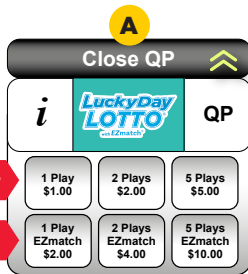

Total Cost: \$0.00

Press to schedule draws for multiple draw days in a row

Separate Plays

Extra Shot Modifier

Pick 6 Numbers

OR
Pick Quick Pick

Add to Basket

Notes:

LuckyDay LOTTO[®]

with EZmatch[®]

Draws daily at 12:40 PM and 9:22 PM

- A One Touch QP.** This opens up a rapid Quick Pick options menu. These are options for a single draw.
- B Game Information.** Details about the game, such as current jackpot, draw dates and times, and previous winning numbers at a glance.
- C Game.** The logo is a button that takes you to the manual menu for that game, where you can select options based on player preferences.
- D QP.** This opens up the Quick Pick menu for the game selected. You will still need to make a few selections, however you do not have to select numbers for the draw(s).