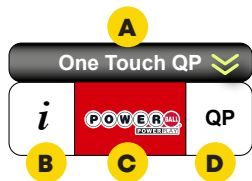

- A One Touch QP.** This opens up a rapid Quick Pick options menu. These are options for a single draw.
- B Game Information.** Details about the game, such as current jackpot, draw dates and times, and previous winning numbers at a glance.
- C Game.** The logo is a button that takes you to the manual menu for that game, where you can select options based on player preferences.
- D QP.** This opens up the Quick Pick menu for the game selected. You will still need to make a few selections, however you do not have to select numbers for the draw(s).