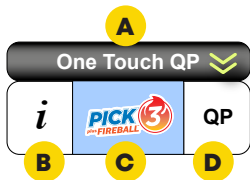

Number of Tickets

1 2 3 4 5 6 7 8 9 10 15 20

Total Cost: \$0.00

Clear Help Exit Send

Pick Number of Tickets to print

Add to Basket

Notes:

Draws daily at 12:40 PM and 9:22 PM

- A One Touch QP.** This opens up a rapid Quick Pick options menu. These are options for a single draw.
- B Game Information.** Details about the game, such as current jackpot, draw dates and times, and previous winning numbers at a glance.
- C Game.** The logo is a button that takes you to the manual menu for that game, where you can select options based on player preferences.
- D QP.** This opens up the Quick Pick menu for the game selected. You will still need to make a few selections, however you do not have to select numbers for the draw(s).