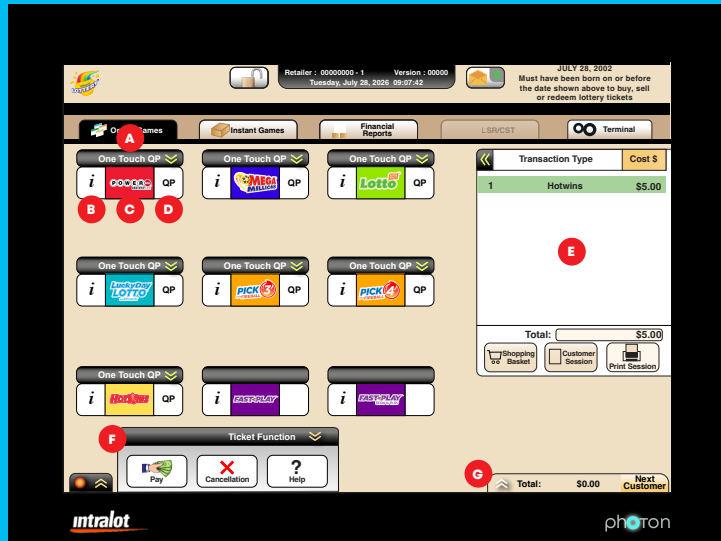

## ONLINE GAMES SCREEN

**A One Touch QP.** This opens up a rapid Quick Pick options for games that have the option. These are options for a single draw.

Close QP ⬆

<b>i</b>	<b>POWERBALL</b>	<b>QP</b>
Retailer: 0000000 - 1    Version: 00000 Tuesday, July 28, 2026 09:07:42		
WITHOUT Modifier	1 Play \$2.00	2 Plays \$4.00
	5 Plays \$10.00	
WITH Modifier	1 Play PowerPlay \$3.00	2 Plays PowerPlay \$6.00
	5 Plays PowerPlay \$15.00	

**B Game Information.** Details about the game, such as current jackpot, draw dates and times, and previous winning numbers.

**C Game.** The logo is a button that takes you to the manual menu for that game, where you can select options based on player preferences.

**E Shopping Basket.** This is where each game is itemized for the transaction. When this is turned on, it allows you to see the entire purchase before the transaction is complete. It also allows you to edit the transaction and communicate the price before purchase. When this is off, once you select and confirm a ticket, the ticket will print out immediately. **Once a ticket is printed it CANNOT be changed or cancelled.** It is recommended to keep the shopping basket on to double-check purchases.

**F Ticket Function.** A quick-access toolbar for validating and cancelling tickets that have already been purchased.

**Pay.** Validate any ticket by placing it in the tray. If there are results, they will be displayed on screen, then press Pay to payout the player.