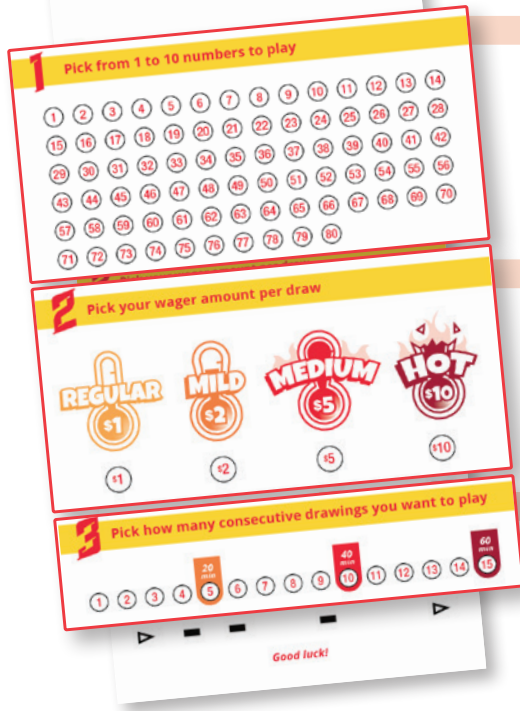

### Game Highlights:

- Key number match play style
- 5 Xtra Numbers spots for 5 more chances to win!
- \$25 and \$100 instant win spots
- Win up to 22 Times
- Over \$29M in total prizes
- 93.01% of prizes paid in retail

Game odds available at [IllinoisLottery.com](http://IllinoisLottery.com).

The trademark "10X" Reg. No. 3,350,533 is owned by and used with the permission of the Multi-State Lottery Association.

# HOTWINS® OVERVIEW

With drawings every 4 minutes, HotWins is all action, all the time. To play, players need to follow these 3 simple steps:

**1** Player selects the numbers they want to play, which also determines their odds profile.

**2** Player selects their wager amount to determine the applicable prize pool.

**3** Player selects the number of consecutive draws they would like to play  
*(Number of Consecutive Draws x Wager Amount = Total Cost)*